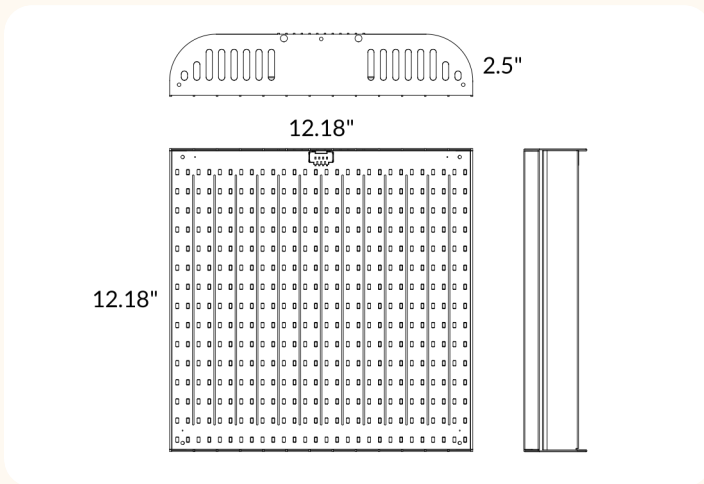

HOMEGROWN-95

Simple and Effective Broad Spectrum

✂ Craft to commercial, we grow better plants.

FEATURES

Whether its your first step into the exciting world of home cultivation or you've been growing for years, if you are growing at home, the HOMEGROWN-100 was designed with your needs in mind. Compact, lightweight, ready to hang in your tent (or closet!)

SPECIFICATIONS

Dimensions (L x W x H)	-
Weight	-
Input Voltage	120-277 Vac, 50/60 Hz
Input Power	95 W
Power Factor / THD	> 90% / < 20%
Operating Temperature	-40 - 40°C (-40 - 104°F)
Controls	Dimming Knob

KEY FEATURES

95
WATTS

222
UMOL/S

2.34
UMOL/J

Universal
SPECTRUM

5 Year
WARRANTY

Light Source	Cree LED
Output Flux	222 umols/J
Spectrum	Universal
Lifetime (Q70/Q90)	72K hrs /45K hrs
Recommended Mounting Height	> 12 in

ORDER

SERIES	WATTAGE	SPECTRUM	INPUT
CTHG	95	U	ST
CABATech HomeGrown	95W Max	Universal Spectrum	120-277Vac

SPECCTHG20231221

CABATech - 2622 N Woodruff Rd, Spokane Valley, WA 99206
800-853-7606 - info@cabatech.com - cabatech.com